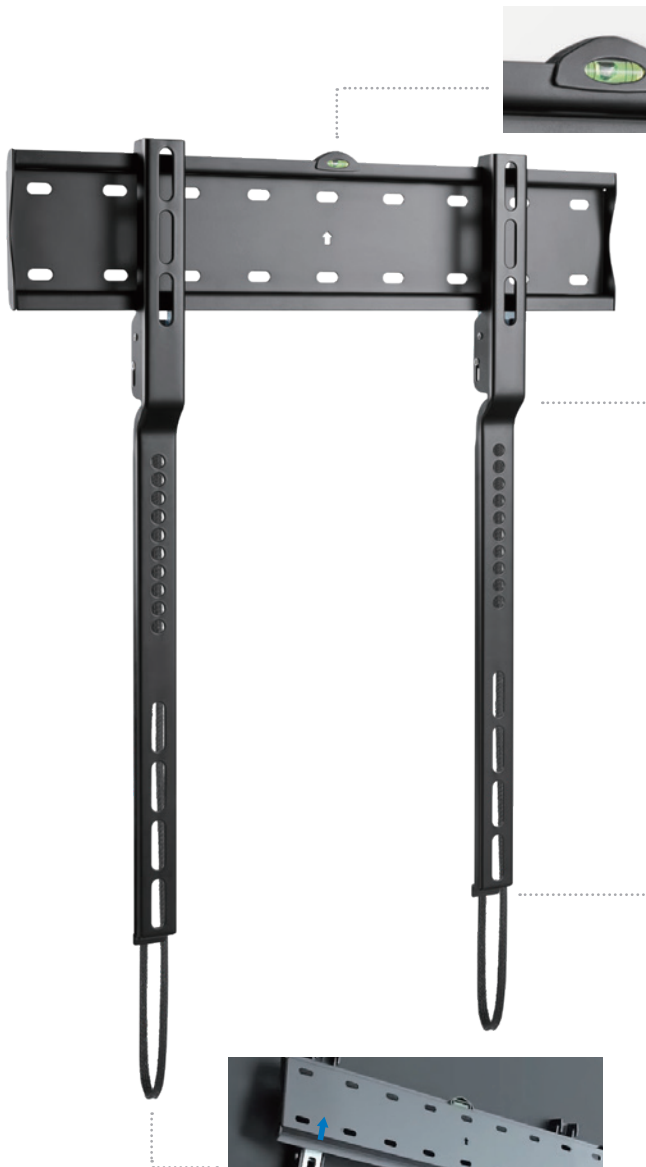

LogiLink®

Low Profile TV Wall Mount

Art. No.: BP0116
BP0117

The ultra-slim wall mount is designed for space-saving low profile TVs, creating a sleek and stylish appearance on your wall.

*The specifications and pictures are subject to change without prior notice.
*All trade names referenced are the registered trademarks of their respective owners.

LogiLink®

Low Profile TV Wall Mount

Art. No.: BP0116
BP0117

Built-in Bubble Level

Great for assuring perfect horizontal placement.

Ultra-Slim Design

Install low profile TVs nearly flush against the wall for a clean appearance.

18mm
Ultra-Slim

Silicon Pads

Avoid scratches or damage to the wall.

Spring Locks with Strap

Effortlessly lock and release your TV in a snap.

*The specifications and pictures are subject to change without prior notice.
*All trade names referenced are the registered trademarks of their respective owners.

Best Connectivity

LogiLink®

Low Profile TV Wall Mount

Art. No.: BP0116
BP0117

Specifications:

BP0116

BP0117

Screen Size	32"-65" flat/curved TVs	43"-80" flat/curved TVs
Weight Capacity	40kg	40kg
VESA Plate Compatible	200x200, 300x200, 300x300, 400x200, 400x300	200x200, 300x200, 300x300, 400x200, 400x300, 600x300
Max. VESA	405 x 305mm	605 x 305mm
Wall Clearance	18mm	18mm
Materials	Steel, Plastic	Steel, Plastic
Color	Black	Black
Dimensions	444 x 531 x 33mm	643 x 531 x 33mm
EAN Code	4052792060232	4052792060249