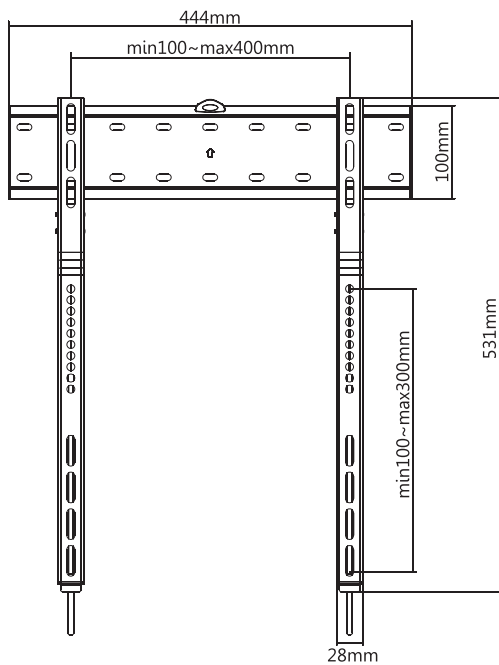

Best Connectivity

LogiLink®

Low Profile TV Wall Mount

Art. No.: BP0116
BP0117

Specifications:

BP0116

BP0117

Screen Size	32"-65" flat/curved TVs	43"-80" flat/curved TVs
Weight Capacity	40kg	40kg
VESA Plate Compatible	200x200, 300x200, 300x300, 400x200, 400x300	200x200, 300x200, 300x300, 400x200, 400x300, 600x300
Max. VESA	405 x 305mm	605 x 305mm
Wall Clearance	18mm	18mm
Materials	Steel, Plastic	Steel, Plastic
Color	Black	Black
Dimensions	444 x 531 x 33mm	643 x 531 x 33mm
EAN Code	4052792060232	4052792060249

*The specifications and pictures are subject to change without prior notice.
*All trade names referenced are the registered trademarks of their respective owners.

LogiLink®

Low Profile TV Wall Mount

Art. No.: BP0116
BP0117

BP0116

BP0117

Package Contents:

- » 1 x TV Wall Mount
- » 1 x Screw Package
- » 1 x User Manual

Package Information:

Art-No.	Packing Dimension	Packing Weight	Carton Dimension	Carton Q'ty	Carton Weight
BP0116	555 x 110 x 55mm	1.85kg	570 x 240 x 295mm	10pcs	19.5kg
BP0117	660 x 110 x 38mm	2.12kg	675 x 240 x 170mm	8pcs	18.3kg