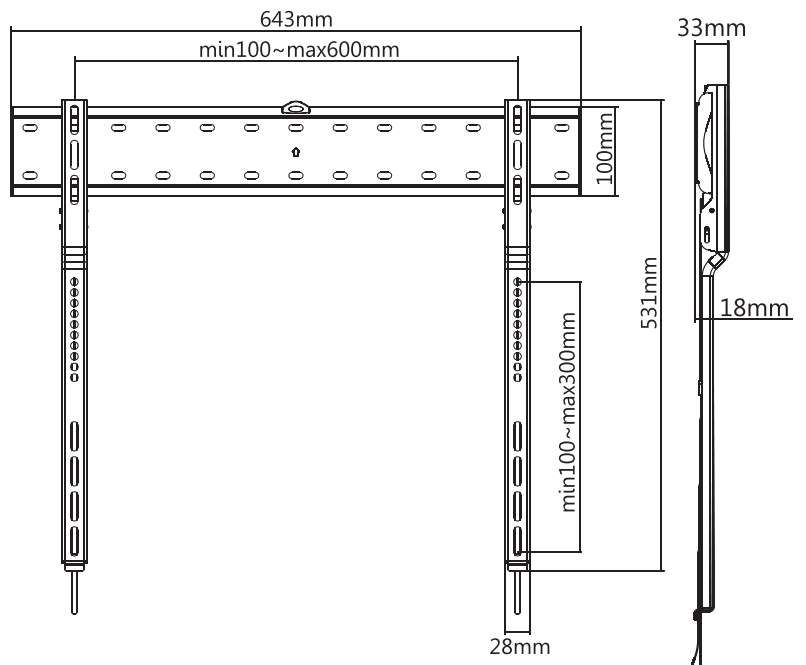

Best Connectivity

LogiLink®

Low Profile TV Wall Mount

Art. No.: BP0116
BP0117

Specifications:

BP0116

BP0117

Screen Size	32"-65" flat/curved TVs	43"-80" flat/curved TVs
Weight Capacity	40kg	40kg
VESA Plate Compatible	200x200, 300x200, 300x300, 400x200, 400x300	200x200, 300x200, 300x300, 400x200, 400x300, 600x300
Max. VESA	405 x 305mm	605 x 305mm
Wall Clearance	18mm	18mm
Materials	Steel, Plastic	Steel, Plastic
Color	Black	Black
Dimensions	444 x 531 x 33mm	643 x 531 x 33mm
EAN Code	4052792060232	4052792060249

*The specifications and pictures are subject to change without prior notice.
*All trade names referenced are the registered trademarks of their respective owners.

LogiLink®

Low Profile TV Wall Mount

Art. No.: BP0116
BP0117

BP0116

BP0117

Package Contents:

- » 1 x TV Wall Mount
- » 1 x Screw Package
- » 1 x User Manual

Package Information:

Art-No.	Packing Dimension	Packing Weight	Carton Dimension	Carton Q'ty	Carton Weight
BP0116	555 x 110 x 55mm	1.85kg	570 x 240 x 295mm	10pcs	19.5kg
BP0117	660 x 110 x 38mm	2.12kg	675 x 240 x 170mm	8pcs	18.3kg