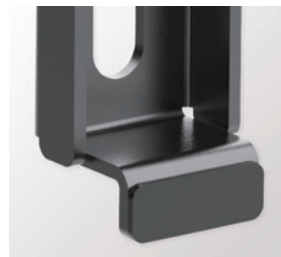

LogiLink®

Low Profile TV Wall Mount

Art. No.: BP0116
BP0117

The ultra-slim wall mount is designed for space-saving low profile TVs, creating a sleek and stylish appearance on your wall.

*The specifications and pictures are subject to change without prior notice.
*All trade names referenced are the registered trademarks of their respective owners.

LogiLink®

Low Profile TV Wall Mount

Art. No.: BP0116
BP0117

Built-in Bubble Level

Great for assuring perfect horizontal placement.

Ultra-Slim Design

Install low profile TVs nearly flush against the wall for a clean appearance.

18mm
Ultra-Slim

Silicon Pads

Avoid scratches or damage to the wall.

Spring Locks with Strap

Effortlessly lock and release your TV in a snap.

*The specifications and pictures are subject to change without prior notice.
*All trade names referenced are the registered trademarks of their respective owners.

Best Connectivity

LogiLink®

Low Profile TV Wall Mount

Art. No.: BP0116
BP0117

Specifications:

BP0116

BP0117

Screen Size	32"-65" flat/curved TVs	43"-80" flat/curved TVs
Weight Capacity	40kg	40kg
VESA Plate Compatible	200x200, 300x200, 300x300, 400x200, 400x300	200x200, 300x200, 300x300, 400x200, 400x300, 600x300
Max. VESA	405 x 305mm	605 x 305mm
Wall Clearance	18mm	18mm
Materials	Steel, Plastic	Steel, Plastic
Color	Black	Black
Dimensions	444 x 531 x 33mm	643 x 531 x 33mm
EAN Code	4052792060232	4052792060249