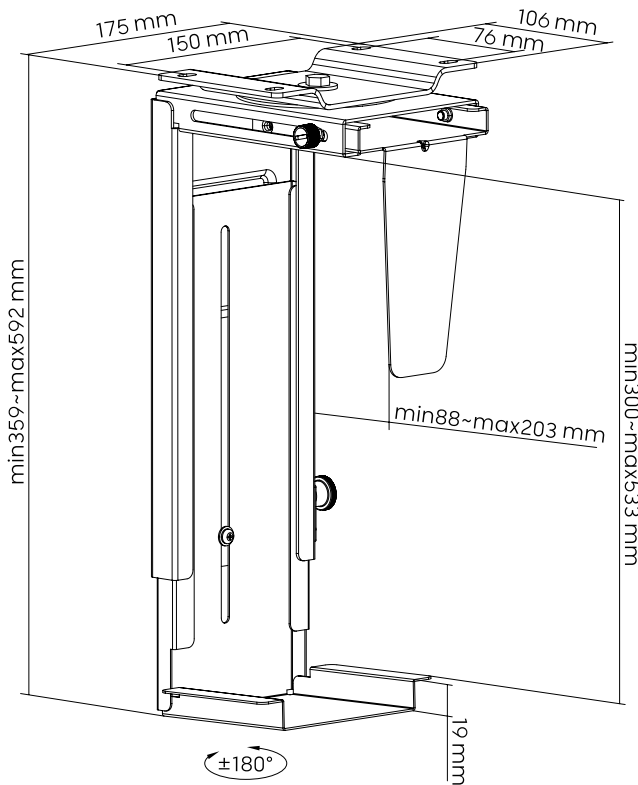

LogiLink®

Adjustable Under Desk/ Wall PC Mount

Art. No.: EO0005

Designed to mount the computer under the desk to save more space in the working area.

Features:

- » Fits the CPU up to 10 kg
- » Sturdy and simple design
- » Full swivel with $-180^{\circ}/+180^{\circ}$ for easy access to the ports and cables on the backside

88–203 mm
Width Adjustable

Under Desk
Installation

Wall
Installation

300–533 mm
Height Adjustable

*Specifications are subject to change without prior notice.
*All trade names referenced are the registered trademarks of their respective owners.

EO0005

4 052792 048100

Made in China

LogiLink®

Adjustable Under Desk/ Wall PC Mount

Art. No.: EO0005

Specification:

Rated Load	10 kg
Height Adjustable	300–533 mm
Width Adjustable	88–203 mm
Swivel	-180°/+180°

Package Contents:

- » 1 x PC Mount
- » 1 x Screw Pack
- » 1 x User Manual

Package Information:

- » Packing Dimension: 370 x 180 x 180 mm
- » Packing Weight: 3.07 kg
- » Carton Dimension: 570 x 390 x 390 mm
- » Carton Q'ty: 6 pcs
- » Carton Weight: 19 kg