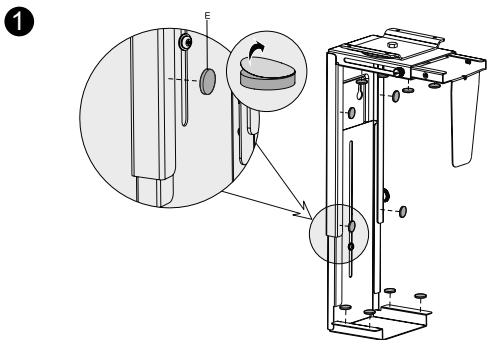

88–203 mm
Width Adjustable

Under Desk
Installation

Wall
Installation

300–533 mm
Height Adjustable

*Specifications are subject to change without prior notice.
*All trade names referenced are the registered trademarks of their respective owners.

EO0005

4 052792 048100

Made in China

LogiLink®

Adjustable Under Desk/ Wall PC Mount

Art. No.: EO0005

Specification:

Rated Load	10 kg
Height Adjustable	300–533 mm
Width Adjustable	88–203 mm
Swivel	-180°/+180°

Package Contents:

- » 1 x PC Mount
- » 1 x Screw Pack
- » 1 x User Manual

Package Information:

- » Packing Dimension: 370 x 180 x 180 mm
- » Packing Weight: 3.07 kg
- » Carton Dimension: 570 x 390 x 390 mm
- » Carton Q'ty: 6 pcs
- » Carton Weight: 19 kg