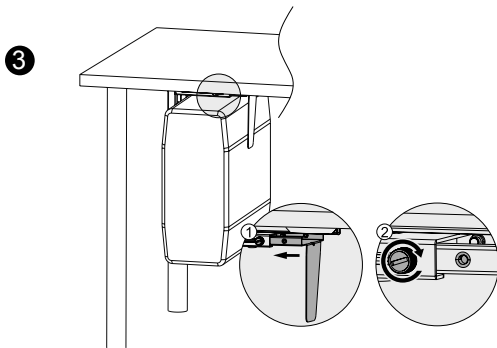

88–203 mm
Width Adjustable

Under Desk
Installation

Wall
Installation

300–533 mm
Height Adjustable

*Specifications are subject to change without prior notice.
*All trade names referenced are the registered trademarks of their respective owners.

EO0005

4 052792 048100

Made in China

LogiLink®

Adjustable Under Desk/ Wall PC Mount

Art. No.: EO0005

Specification:

Rated Load	10 kg
Height Adjustable	300–533 mm
Width Adjustable	88–203 mm
Swivel	-180°/+180°

Package Contents:

- » 1 x PC Mount
- » 1 x Screw Pack
- » 1 x User Manual

Package Information:

- » Packing Dimension: 370 x 180 x 180 mm
- » Packing Weight: 3.07 kg
- » Carton Dimension: 570 x 390 x 390 mm
- » Carton Q'ty: 6 pcs
- » Carton Weight: 19 kg