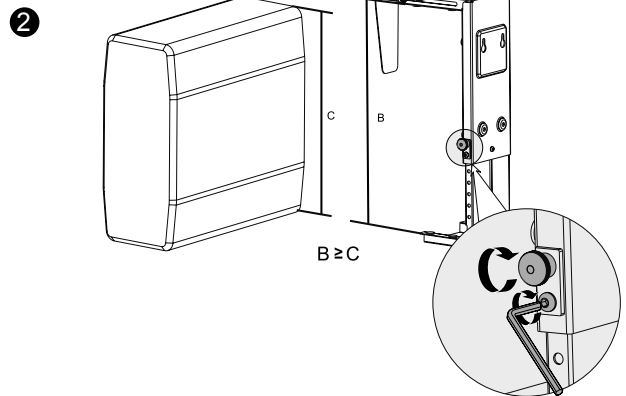

88–203 mm
Width Adjustable

Under Desk
Installation

Wall
Installation

300–533 mm
Height Adjustable

*Specifications are subject to change without prior notice.
*All trade names referenced are the registered trademarks of their respective owners.

EO0005

4 052792 048100

Made in China

LogiLink®

Adjustable Under Desk/ Wall PC Mount

Art. No.: EO0005

Specification:

Rated Load	10 kg
Height Adjustable	300–533 mm
Width Adjustable	88–203 mm
Swivel	-180°/+180°

Package Contents:

- » 1 x PC Mount
- » 1 x Screw Pack
- » 1 x User Manual

Package Information:

- » Packing Dimension: 370 x 180 x 180 mm
- » Packing Weight: 3.07 kg
- » Carton Dimension: 570 x 390 x 390 mm
- » Carton Q'ty: 6 pcs
- » Carton Weight: 19 kg